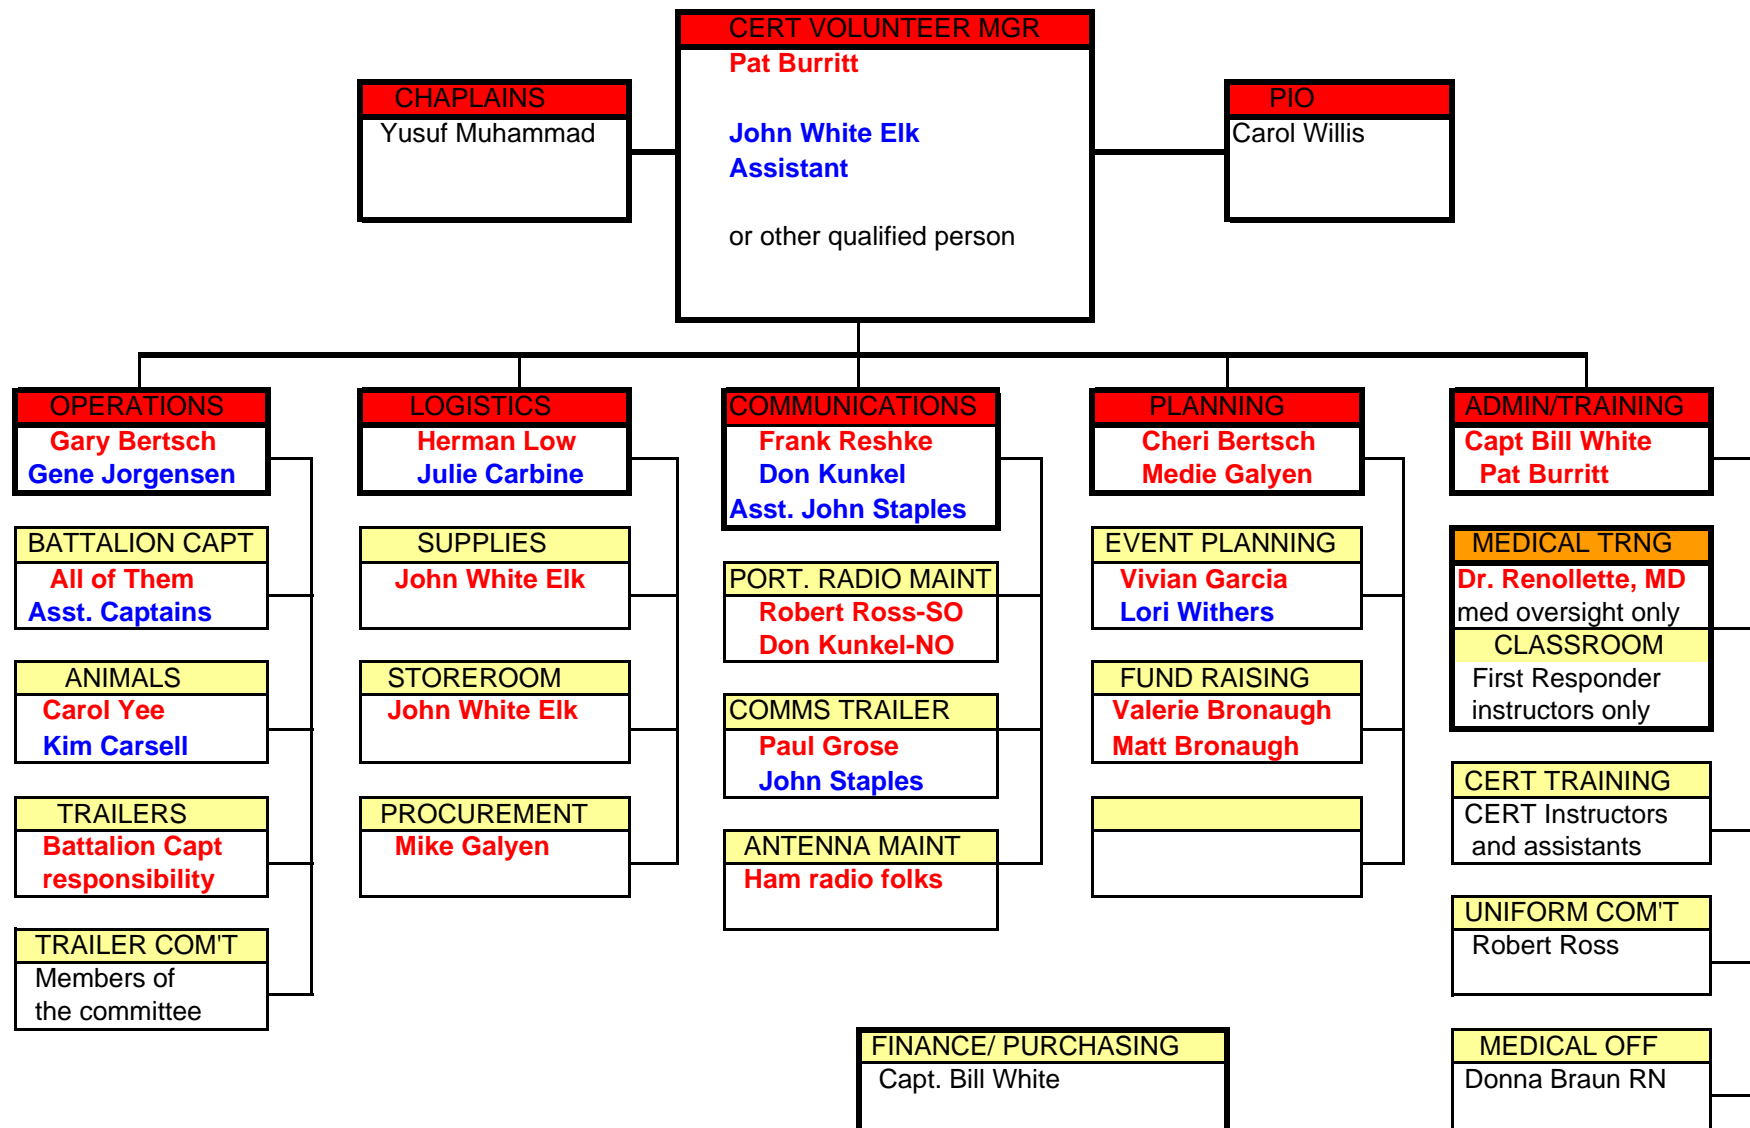

SACRAMENTO CERT ORGANIZATION CHART-DAILY OPERATIONS ONLY

Red is the primary person(s)
Blue is the assistant and back-up